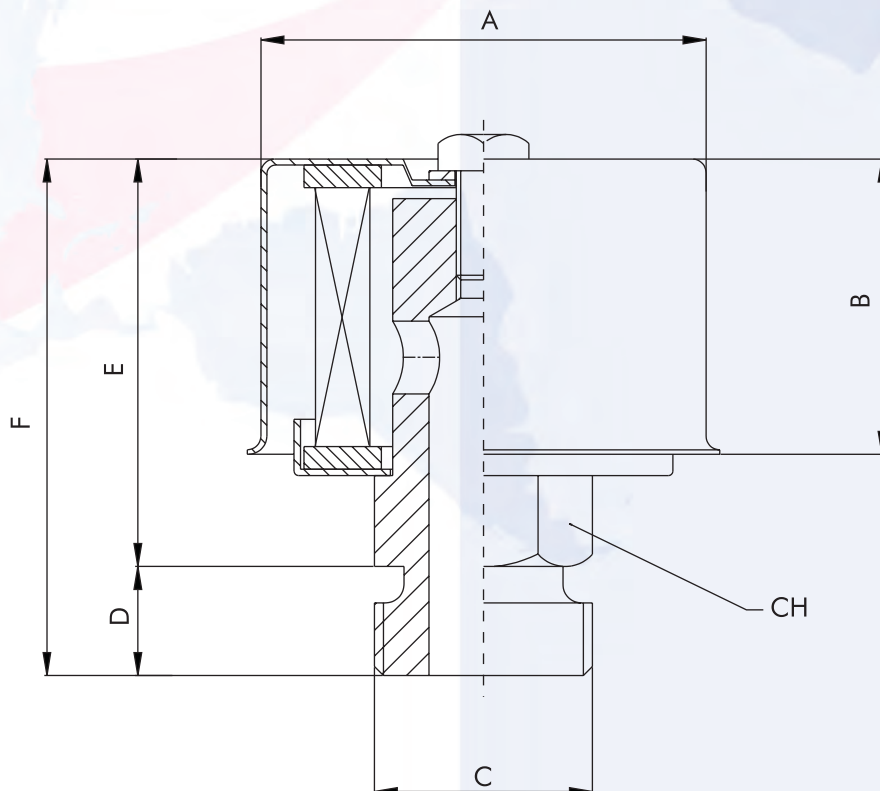

BSP - Metrico

Acciaio zincato

FILTER HOUSING

Description:

Max flow rate:

Port Connection:

Materials:

Technical Information

Thread air breather filters.

FB1-10 200 l/min. (53 gpm)

FB1-20 500 l/min. (132 gpm)

FB1-30 1000 l/min. (264 gpm)

BSP – Metric

Zinc steel

Informazioni dimensionali - Overall dimensions

1) Grandezza nominale - Nominal size

Codice - Code	A	B	C	D	E	F	CH
FB-1-10	48	32	B1	9	45	54	14
	48	32	B2	9	45	54	19
	48	32	M12	9	45	54	14
	48	32	M16	9	45	54	19
	48	32	M18	9	45	54	19
	48	32	M22	10	45	55	24
FB-1-20	67	50	B3	10	59	69	22
	67	50	B4	10	59	69	22
	67	50	M16	10	59	69	22
FB-1-30	108	61	B5	15	76	91	34

2) Connesioni - Connection port

Codice - Code	Connesione - Connection
B1	1/4" BSP
B2	3/8" BSP
B3	1/2" BSP
B4	3/4" BSP
B5	1" BSP
M12	M12 x 1,5
M16	M16 x 1,5
M18	M18 x 1,5
M22	M22 x 1,5

3) Grado di filtrazione - Filtration ratings